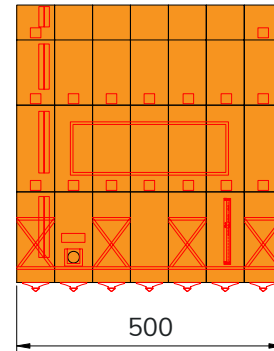

Anchors	
Per Side	
High Level	5 x Heavy duty, multi directional webbing anchor – 150Kg capacity
Mid Level	5 x Heavy duty, multi directional webbing anchor – 150Kg capacity
Ground Level	7 x Heavy duty metal ring – 150Kg Capacity (Red / Green Colour Coded)
Per End	
High Level	10 x multi directional webbing anchor – 150Kg capacity
Ground Level	8 x multi directional webbing anchor – 150Kg capacity
Standard Accessories	
Transport Bag	Heavy duty PVC transport bag
Repair kit	0.55mm material, glue, needle, thread
Stakes	300mm + 750mm long steel
Ties	18mm polypropylene rope
Colours (Standard Tent)	
Exterior	Orange
Interior	White
End Walls	Grey (both sides)
Doors	Orange / grey chevron detailing
Custom Orders	
Colours	Black, White, Brown, Bright Green, Dark Green, Sky Blue, Ice Blue, Dark Blue, Orange, Purple, Red, Grey, Yellow, Sand
Custom branding / logos*	
Sides	2 x Removeable digitally printed PVC banners – 254cm L x 127cm H
End Walls	2 x Removeable digitally printed PVC banners – 254cm L x 127cm H

*A print quality logo (vector or EPS file) must be supplied