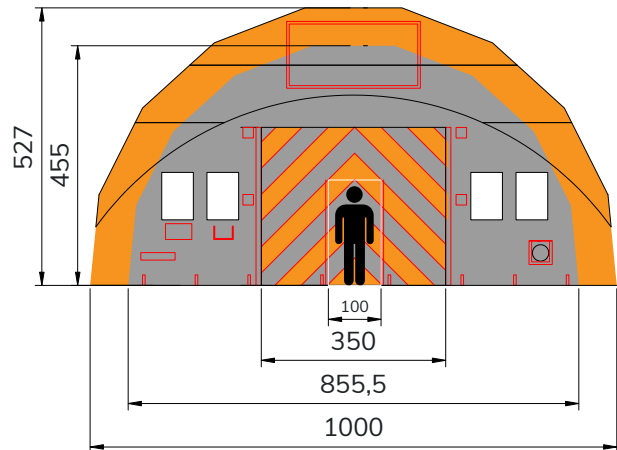

Anchors	
Per Side	
High Level	5 x Heavy duty, multi directional webbing anchor – 150Kg capacity
Mid Level	5 x Heavy duty, multi directional webbing anchor – 150Kg capacity
Ground Level	7 x Heavy duty metal ring – 150Kg Capacity (Red / Green Colour Coded)
Per End	
High Level	10 x multi directional webbing anchor – 150Kg capacity
Ground Level	8 x multi directional webbing anchor – 150Kg capacity
Standard Accessories	
Transport Bag	Heavy duty PVC transport bag
Repair kit	0.55mm material, glue, needle, thread
Stakes	300mm + 750mm long steel
Ties	18mm polypropylene rope
Colours (Standard Tent)	
Exterior	Orange
Interior	White
End Walls	Grey (both sides)
Doors	Orange / grey chevron detailing
Custom Orders	
Colours	Black, White, Brown, Bright Green, Dark Green, Sky Blue, Ice Blue, Dark Blue, Orange, Purple, Red, Grey, Yellow, Sand
Custom branding / logos*	
Sides	2 x Removeable digitally printed PVC banners – 254cm L x 127cm H
End Walls	2 x Removeable digitally printed PVC banners – 254cm L x 127cm H

*A print quality logo (vector or EPS file) must be supplied