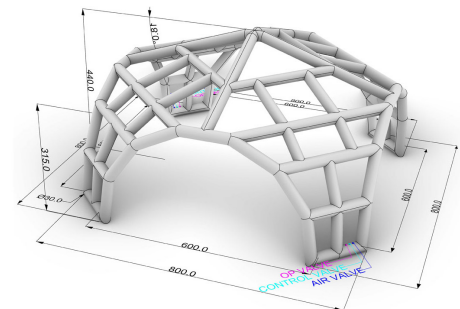

6m Corner Module Sealed Air

Dimensions

Length	8m
Width (outside)	8m
Width (inside)	7.4m
Height (outside)	4.40m (at peak)
Height (inside)	4.10m (at peak)
Packed Size	1.2m x 1.2m x 0.9m
Weight (tent only)	298Kg

Construction

Frame	Plato 1140 gsm FR PVC (M2) 30cm diameter tubes
Side Walls	Gloss 620 gsm Fire Retardant PVC (M2)
End Walls	4 x removeable - 620gsm Fire Retardant PVC (M2)
Roof	620gsm FR PVC with 4 x clear PVC windows
Module connections	7 x 80cm dutch lacing sections + rain cover

Standard Features

Windows	12 x clear PVC windows (60cm x 90cm)
Access	4 x pedestrian door (1m wide x 2m high)
Fans	Sealed Air Fan with Automatic Pressure Sense + 2.5m hose
Fill Points	1 x inflation / deflation valve, 1 x pressure sense valve, 1 x pressure-release valve
Deflation Zips	n/a
Internal Ties	74 x webbing loops + 44 x Metal 'D' rings
Document Pouch	350mm x 350mm pouch in each end wall
Ducting Hole	8 x 300mm ducting holes with PVC 'sock' and tie

*A print quality logo (vector or EPS file) must be supplied

5m long modules can be used 'standalone' or quickly joined together to create a larger construction tent. (End wall removable).