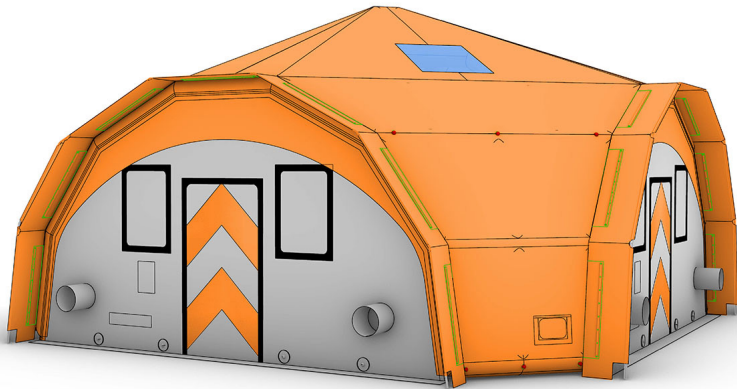

6m Corner Module Sealed Air

Dimensions

Length	8m
Width (outside)	8m
Width (inside)	7.4m
Height (outside)	4.40m (at peak)
Height (inside)	4.10m (at peak)
Packed Size	1.2m x 1.2m x 0.9m
Weight (tent only)	298Kg

Construction

Frame	Plato 1140 gsm FR PVC (M2) 30cm diameter tubes
Side Walls	Gloss 620 gsm Fire Retardant PVC (M2)
End Walls	4 x removeable - 620gsm Fire Retardant PVC (M2)
Roof	620gsm FR PVC with 4 x clear PVC windows
Module connections	7 x 80cm dutch lacing sections + rain cover

Standard Features

Windows	12 x clear PVC windows (60cm x 90cm)
Access	4 x pedestrian door (1m wide x 2m high)
Fans	Sealed Air Fan with Automatic Pressure Sense + 2.5m hose
Fill Points	1 x inflation / deflation valve, 1 x pressure sense valve, 1 x pressure-release valve
Deflation Zips	n/a
Internal Ties	74 x webbing loops + 44 x Metal 'D' rings
Document Pouch	350mm x 350mm pouch in each end wall
Ducting Hole	8 x 300mm ducting holes with PVC 'sock' and tie

*A print quality logo (vector or EPS file) must be supplied

5m long modules can be used 'standalone' or quickly joined together to create a larger construction tent. (End wall removable).