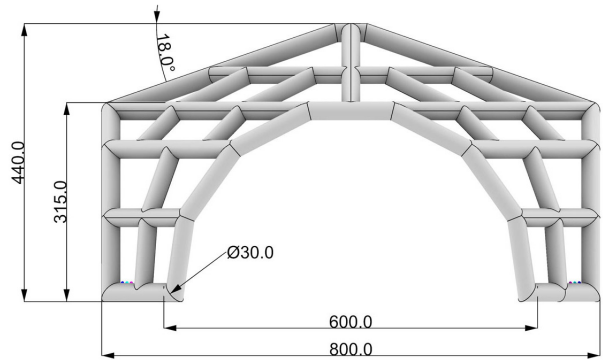

Anchors	
Per Side	
High Level	n/a
Mid Level	12 x heavy duty, multi directional webbing - 150Kg capacity
Ground Level	4 x heavy duty, multi directional webbing - 150Kg capacity (red/green colour coded)
Per End	
High Level	n/a
Ground Level	4 x heavy duty, multi directional webbing - 150Kg capacity
Standard Accessories	
Transport Bag	Heavy duty PVC transport bag
Repair kit	620 gsm PVC material, glue, needle & thread
Stakes	24 pcs x 40cm long + 8 pcs x 1m long reinforced steel
Ties	8 pcs x 10mm x 2.5m rope + 8 pcs x 10mm 5m rope
Colours (Standard Tent)	
Frame	Grey
Exterior	Orange
Interior	Orange
End Walls	Grey
Doors	Orange / grey chevron detailing
Custom Orders	
Colours	12 colours
Custom branding / logos*	
Sides	2 x removeable digitally printed PVC banners - 147cm L x 30cm H
End Walls	n/a

*A print quality logo (vector or EPS file) must be supplied