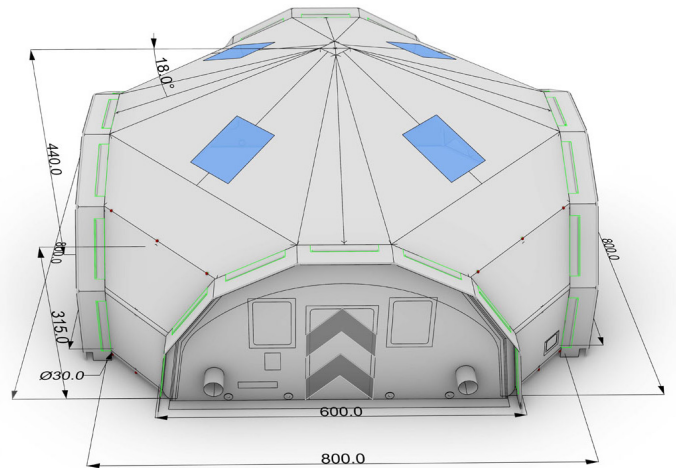

Anchors	
Per Side	
High Level	n/a
Mid Level	12 x heavy duty, multi directional webbing - 150Kg capacity
Ground Level	4 x heavy duty, multi directional webbing - 150Kg capacity (red/green colour coded)
Per End	
High Level	n/a
Ground Level	4 x heavy duty, multi directional webbing - 150Kg capacity
Standard Accessories	
Transport Bag	Heavy duty PVC transport bag
Repair kit	620 gsm PVC material, glue, needle & thread
Stakes	24 pcs x 40cm long + 8 pcs x 1m long reinforced steel
Ties	8 pcs x 10mm x 2.5m rope + 8 pcs x 10mm 5m rope
Colours (Standard Tent)	
Frame	Grey
Exterior	Orange
Interior	Orange
End Walls	Grey
Doors	Orange / grey chevron detailing
Custom Orders	
Colours	12 colours
Custom branding / logos*	
Sides	2 x removeable digitally printed PVC banners - 147cm L x 30cm H
End Walls	n/a

*A print quality logo (vector or EPS file) must be supplied