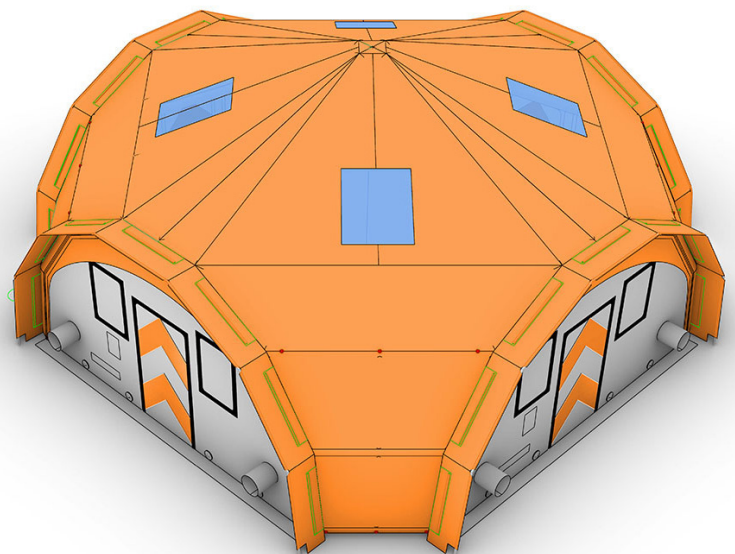

6m Corner Module Sealed Air

Dimensions

Length	8m
Width (outside)	8m
Width (inside)	7.4m
Height (outside)	4.40m (at peak)
Height (inside)	4.10m (at peak)
Packed Size	1.2m x 1.2m x 0.9m
Weight (tent only)	298Kg

Construction

Frame	Plato 1140 gsm FR PVC (M2) 30cm diameter tubes
Side Walls	Gloss 620 gsm Fire Retardant PVC (M2)
End Walls	4 x removeable - 620gsm Fire Retardant PVC (M2)
Roof	620gsm FR PVC with 4 x clear PVC windows
Module connections	7 x 80cm dutch lacing sections + rain cover

Standard Features

Windows	12 x clear PVC windows (60cm x 90cm)
Access	4 x pedestrian door (1m wide x 2m high)
Fans	Sealed Air Fan with Automatic Pressure Sense + 2.5m hose
Fill Points	1 x inflation / deflation valve, 1 x pressure sense valve, 1 x pressure-release valve
Deflation Zips	n/a
Internal Ties	74 x webbing loops + 44 x Metal 'D' rings
Document Pouch	350mm x 350mm pouch in each end wall
Ducting Hole	8 x 300mm ducting holes with PVC 'sock' and tie

*A print quality logo (vector or EPS file) must be supplied

5m long modules can be used 'standalone' or quickly joined together to create a larger construction tent. (End wall removable).